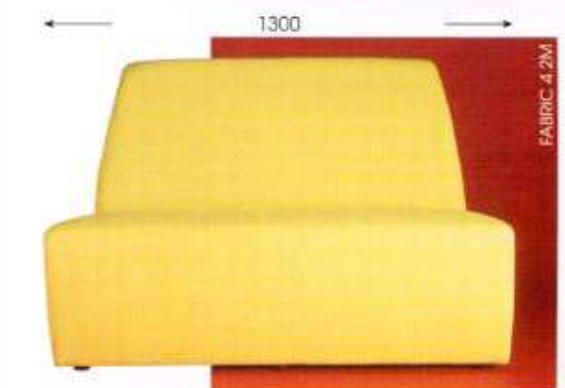

retail

g r e g a r i o u s

restaurant

cafe

pert

distributed by:

387 montague road t. (07) 3844 9100
 west end qld 4101 f. (07) 3846 4747
 po box 731 e. sales@commercialimages.com.au
 south brisbane qld 4101 w. commercialimages.com.au