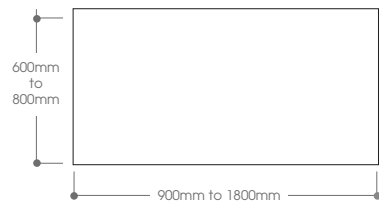

i.am™ a turn table (shown as 1500mm x 700mm – skateboard optional)

i.am™ will accommodate circular and oval table tops using matching components that are used for desks and tables. This allows for uniformity throughout the work environment and complete flexibility of design.

i.am™ a four star table (shown as 1300mm Ø)

model 600

model 850

model turn

model Multi-leg

model 4 star and 5 Star

4 star Multi-leg

commercialimages
evolve your working environment