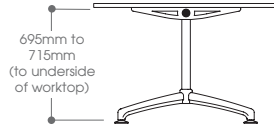

i.am™ a rectangular table (shown as 2400mm x 1200mm)

gullwing power box open

gullwing shown under table

gullwing is a leading edge power box that is uniquely fitted flush to the worktop at a location as required by the specifier and without obstruction to the work surface. Cover flaps open away from the user to allow for easy access and plugging in of utilities, and the system includes segregation for power and data.

i.am™ a turn table (shown as 1500mm x 700mm – skateboard optional)

i.am™ will accommodate circular and oval table tops using matching components that are used for desks and tables. This allows for uniformity throughout the work environment and complete flexibility of design.

i.am™ a four star table (shown as 1300mm Ø)

model 600

model 850

model turn

model Multi-leg

model 4 star and 5 Star

4 star Multi-leg

commercialimages
evolve your working environment