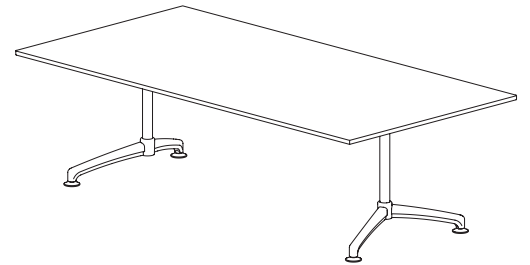

i.am™ a rectangular table (shown as 2400mm x 1200mm)

gullwing power box open

gullwing shown under table

gullwing is a leading edge power box that is uniquely fitted flush to the worktop at a location as required by the specifier and without obstruction to the work surface. Cover flaps open away from the user to allow for easy access and plugging in of utilities, and the system includes segregation for power and data.

gullwing is available from Thinking Ergonomix in a range of sizes including 300mm, 400mm (pictured), and 1000mm.

i.am™ a multi-leg round table (shown as 2000mm Ø)

optional mesh modesty

optional cable tray

i.am™ a turn table (shown as 1500mm x 700mm – skateboard optional)

i.am™ will accommodate circular and oval table tops using matching components that are used for desks and tables. This allows for uniformity throughout the work environment and complete flexibility of design.

i.am™ a four star table (shown as 1300mm Ø)

model 600

model 850

model turn

model Multi-leg

model 4 star and 5 Star

4 star Multi-leg

commercialimages
evolve your working environment