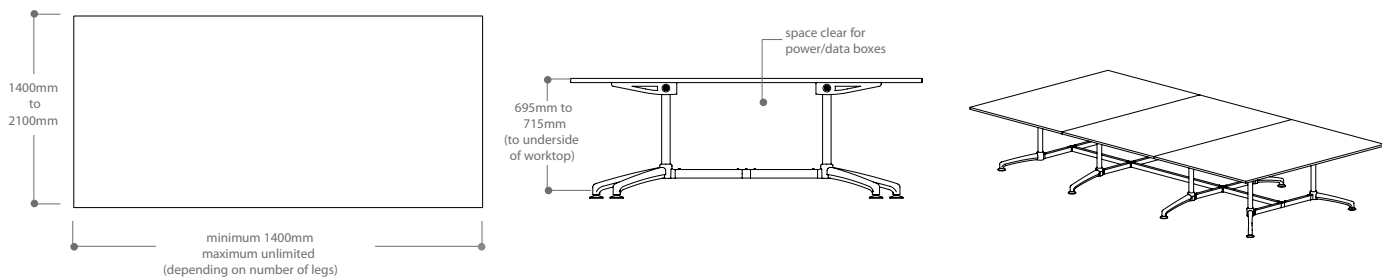

i.am™ a rectangular table (shown as 2400mm x 1200mm)

gullwing power box open

gullwing shown under table

gullwing is a leading edge power box that is uniquely fitted flush to the worktop at a location as required by the specifier and without obstruction to the work surface. Cover flaps open away from the user to allow for easy access and plugging in of utilities, and the system includes segregation for power and data.

i.am™ a turn table (shown as 1500mm x 700mm – skateboard optional)

i.am™ will accommodate circular and oval table tops using matching components that are used for desks and tables. This allows for uniformity throughout the work environment and complete flexibility of design.

i.am™ a four star table (shown as 1300mm Ø)

model 600

model 850

model turn

model Multi-leg

model 4 star and 5 Star

4 star Multi-leg

commercialimages
evolve your working environment