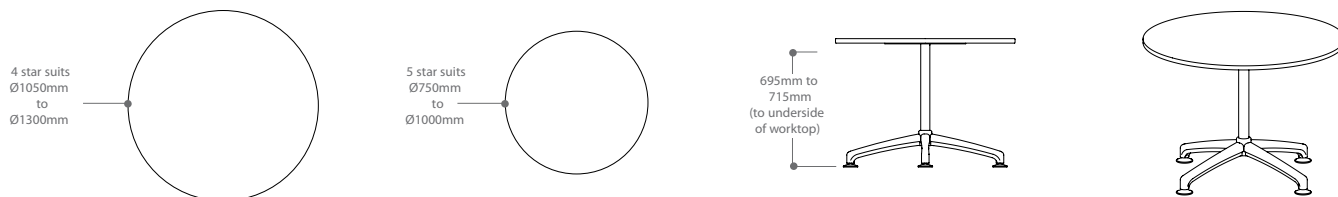

i.am™ a rectangular table (shown as 2400mm x 1200mm)

gullwing power box open

gullwing shown under table

gullwing is a leading edge power box that is uniquely fitted flush to the worktop at a location as required by the specifier and without obstruction to the work surface. Cover flaps open away from the user to allow for easy access and plugging in of utilities, and the system includes segregation for power and data.

gullwing is available from Thinking Ergonomix in a range of sizes including 300mm, 400mm (pictured), and 1000mm.

i.am™ a multi-leg round table (shown as 2000mm Ø)

optional mesh modesty

optional cable tray

i.am™ a turn table (shown as 1500mm x 700mm – skateboard optional)

i.am™ will accommodate circular and oval table tops using matching components that are used for desks and tables. This allows for uniformity throughout the work environment and complete flexibility of design.

i.am™ a four star table (shown as 1300mm Ø)

model 600

model 850

model turn

model Multi-leg

model 4 star and 5 Star

4 star Multi-leg

commercialimages
evolve your working environment