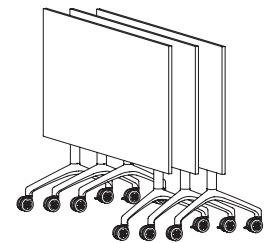

i.am™ a rectangular table (shown as 2400mm x 1200mm)

gullwing power box open

gullwing shown under table

gullwing is a leading edge power box that is uniquely fitted flush to the worktop at a location as required by the specifier and without obstruction to the work surface. Cover flaps open away from the user to allow for easy access and plugging in of utilities, and the system includes segregation for power and data.

i.am™ a turn table (shown as 1500mm x 700mm – skateboard optional)

i.am™ will accommodate circular and oval table tops using matching components that are used for desks and tables. This allows for uniformity throughout the work environment and complete flexibility of design.

i.am™ a four star table (shown as 1300mm Ø)

model 600

model 850

model turn

model Multi-leg

model 4 star and 5 Star

4 star Multi-leg

commercialimages
evolve your working environment