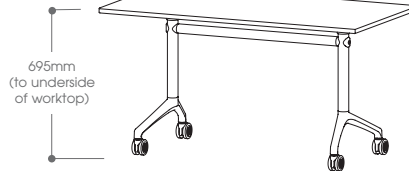

i.am™ a rectangular table (shown as 2400mm x 1200mm)

gullwing power box open

gullwing shown under table

gullwing is a leading edge power box that is uniquely fitted flush to the worktop at a location as required by the specifier and without obstruction to the work surface. Cover flaps open away from the user to allow for easy access and plugging in of utilities, and the system includes segregation for power and data.

i.am™ a turn table (shown as 1500mm x 700mm – skateboard optional)

i.am™ will accommodate circular and oval table tops using matching components that are used for desks and tables. This allows for uniformity throughout the work environment and complete flexibility of design.

i.am™ a four star table (shown as 1300mm Ø)

model 600

model 850

model turn

model Multi-leg

model 4 star and 5 Star

4 star Multi-leg

commercialimages
evolve your working environment