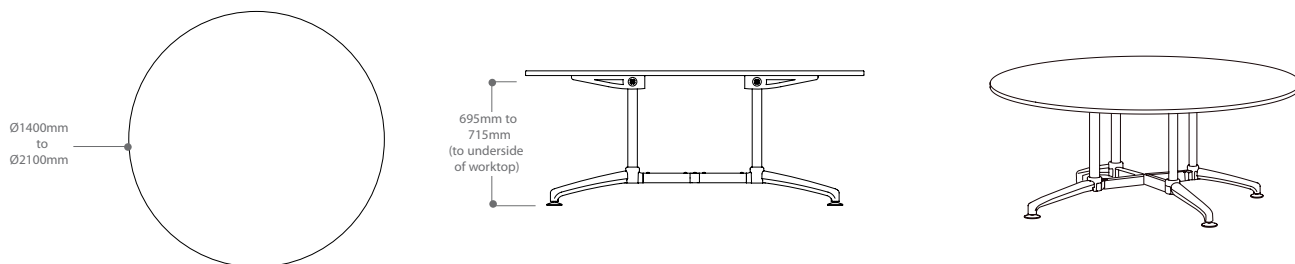

i.am™ a rectangular table (shown as 2400mm x 1200mm)

gullwing power box open

gullwing shown under table

gullwing is a leading edge power box that is uniquely fitted flush to the worktop at a location as required by the specifier and without obstruction to the work surface. Cover flaps open away from the user to allow for easy access and plugging in of utilities, and the system includes segregation for power and data.

gullwing is available from Thinking Ergonomix in a range of sizes including 300mm, 400mm (pictured), and 1000mm.

i.am™ a multi-leg round table (shown as 2000mm Ø)

optional mesh modesty

optional cable tray

i.am™ a turn table (shown as 1500mm x 700mm – skateboard optional)

i.am™ will accommodate circular and oval table tops using matching components that are used for desks and tables. This allows for uniformity throughout the work environment and complete flexibility of design.

i.am™ a four star table (shown as 1300mm Ø)

model 600

model 850

model turn

model Multi-leg

model 4 star and 5 Star

4 star Multi-leg

commercialimages
evolve your working environment