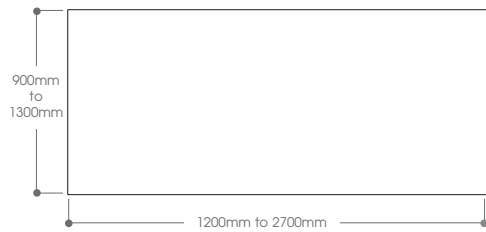

i.am™ a turn table (shown as 1500mm x 700mm – skateboard optional)

i.am™ will accommodate circular and oval table tops using matching components that are used for desks and tables. This allows for uniformity throughout the work environment and complete flexibility of design.

i.am™ a four star table (shown as 1300mm Ø)

model 600

model 850

model turn

model Multi-leg

model 4 star and 5 Star

4 star Multi-leg

commercialimages
evolve your working environment