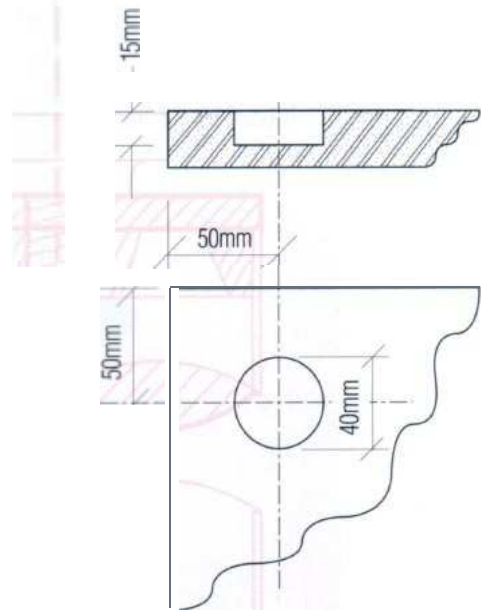

**commercialimages**  
evolve your working environment

2.5mm

**commercialimages**  
evolve your working environment

387 montague road t. (07) 3844 9100  
west end qld 4101 f. (07) 3846 4747  
po box 731 e. sales@commercialimages.com.au  
south brisbane qld 4101 w. commercialimages.com.au