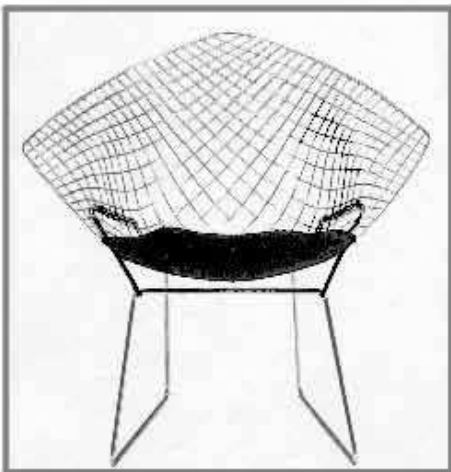

Marcel Breuer

COFFEE TABLE

Available in black and white

Large Table - 1360W x 340H Small Table - 55W x 45H

Eileen Grey

COFFEE TABLE

Available with chrome or
black powder coated frame
1000H x 51 DIA

Bertoia Chair