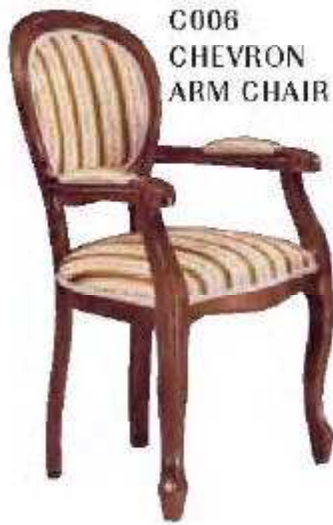

H 830mm
R 460mm
H 460mm
H 400mm
D 0.75m = 2

CHARLY

**C465
CHARLY/H
OPEN BACK**

H 810mm
H 510mm
H 495mm
H 530mm
Ø 0.5 m

**C461
CHARLY/L
PLY BACK**

H 810mm
H 510mm
H 495mm
H 530mm
Ø 0.5m

**C461
CHARLY/U
UPHOLSTERED
INNER BACK**

H 810mm
H 510mm
H 495mm
H 520mm
Ø 1.0m

**C518
CHARLY/H
SWIVEL CHAIR**

H 800mm
H 510mm
H 490mm
H 530mm
Ø 0.5m

**C521
CHARLY/U
BAR STOOL**

H 1100mm
H 510mm
H 780mm
H 520mm
Ø 1.0m

**C522
CHARLY/H
SWIVEL
BAR STOOL**

H 1100mm
H 510mm
H 780mm
H 530mm
Ø 0.5m

N.B. Any base - any shell - any finish

CLASSICAL

**C006
CHEVRON
ARM CHAIR**

h 960mm
F 550mm
h 480mm
h 480mm
D 1.0m

**C005
CHEVRON
SIDE CHAIR**

h 960mm
F 480mm
h 480mm
h 440mm
D 1.0m