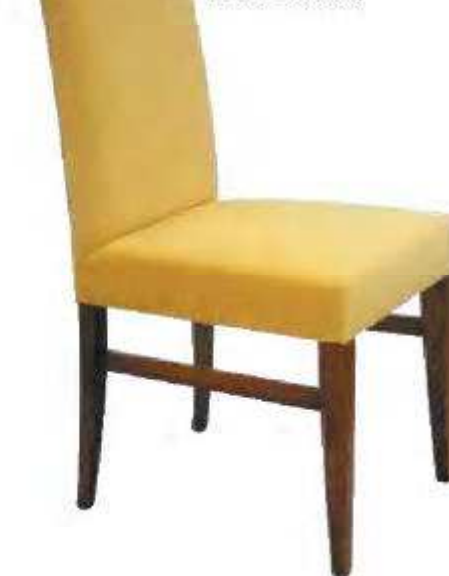

**SS05
VICTORIA
ROLL BACK**

H 1000mm
P 460mm
h 500mm
h 470mm
D 1.7m