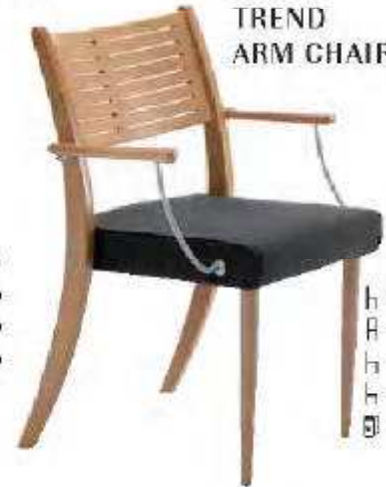

CONTRACT - METAL

**C442
SONIA 02
ARM CHAIR**

H 760mm
R 510mm
H 490mm
H 460mm
D 0.4m

**C483B
ALICHÉ
UPHOLSTERED
BACK**

Also available
without
upholstered
back panel

H 765mm
R 500mm
H 500mm
H 450mm
D 0.7m

**C514
TREND
ARM CHAIR**