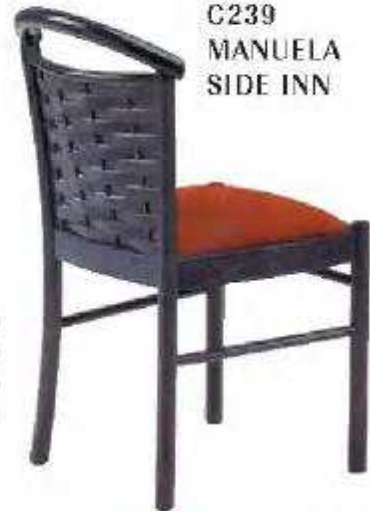

h 860mm
H 560mm
h 450mm
h 480mm
□ 1.5m

C043
MANUELA
ARM CHAIR

h 860mm
H 560mm
h 450mm
h 480mm
□ 0.8m

C093
MANUELA ARM
3/4 BACK
STACKABLE

h 860mm
H 560mm
h 450mm
h 480mm
□ 0.8m

C071
MANUELA
ARM CHAIR
SLAT BACK

h 860mm
H 560mm
h 450mm
h 480mm
□ 0.4m

C240
MANUELA
ARM INN

h 860mm
H 560mm
h 450mm
h 480mm
□ 0.4m

C239
MANUELA
SIDE INN

h 860mm
H 470mm
h 460mm
h 430mm
□ 0.4m

C170
MANUELA
SIDE
CHAIR

h 860mm
H 470mm
h 460mm
h 430mm
□ 0.8m

C116
MANUELA
SIDE
STACKABLE

h 860mm
H 500mm
h 460mm
h 430mm
□ 0.8m

C081
MANUELA
BARSTOOL

h 1150mm
H 430mm
h 840mm
h 350mm
□ 0.8m

RESTAURANT & BAR

**C460
ZANNA
STACKABLE**

h 820mm
R 490mm
h 530mm
h 450mm
□ 0.4m