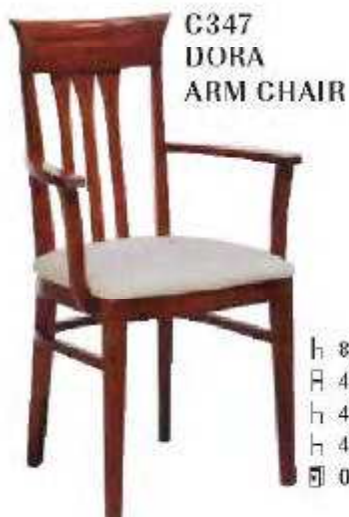

**C238
REBECCA
SIDE INN**

h 880mm
P 460mm
h 500mm
h 420mm
E 0,3m

**G287
FLORIDA
SIDE INN**

h 1000mm
P 460mm
h 500mm
h 440mm
E 0,3m

**G286
REBECCA ARM
FULL INN**

h 770mm
P 570mm
h 500mm
h 480mm
E 0,4m

**C347
DORA
ARM CHAIR**

h 880mm
P 460mm
h 440mm
h 420mm
E 0,4m

**C348
DORA
SIDE CHAIR**

h 880mm
P 450mm
h 440mm
h 400mm
E 0,4m

**G115
ALBERTO
ARM CHAIR**

h 770mm
P 570mm
h 500mm
h 480mm
E 1,0m

MANUELA

C076
MANUELA ARM CHAIR
FULLY UPHOLSTERED