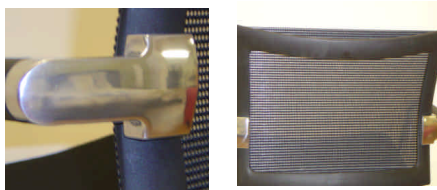

Skin

The Skin chair is a contemporary design particularly suitable for use in reception, meeting and training room and breakout areas.

CHAIR:
Black mesh back
Polypropylene Arm pad/sleeve
Upholstered Seat

FRAME:
Tubular Steel Chrome plate frame

FEATURES:
Stacks up to 4 Chairs

commercialimages
evolve your working environment

31 kurilpa street t. (07) 3844 9100
west end qld 4101 f. (07) 3866 4747
po box 731 e. sales@commercialimages.com.au
south brisbane qld 4101 w. commercialimages.com.au