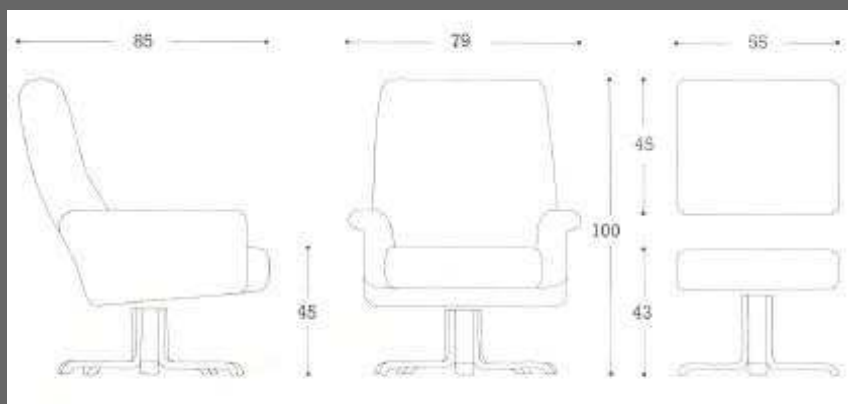

# Samba

CUSHION: Polyether Foam covered with fibrefill.

WOODEN PARTS: Bent laminated Beech

Glide Mechanism

# Serenade

CUSHION: Polyether Foam covered with Fibrefill

WOODENPARTS: Bent Laminated Beech

Glide Mechanism

commercialimages  
evolve your working environment

387 montague road t. (07) 3844 9100  
west end qld 4101 f. (07) 3846 4747  
po box 731 e. sales@commercialimages.com.au  
south brisbane qld 4101 w. commercialimages.com.au