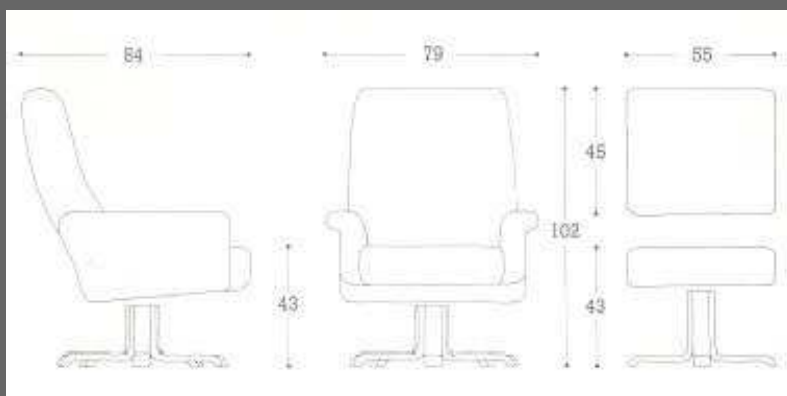

# Serenade

CUSHION: Polyether Foam covered with Fibrefill

WOODENPARTS: Bent Laminated Beech

Glide Mechanism

commercialimages  
evolve your working environment

387 montague road t. (07) 3844 9100  
west end qld 4101 f. (07) 3846 4747  
po box 731 e. sales@commercialimages.com.au  
south brisbane qld 4101 w. commercialimages.com.au