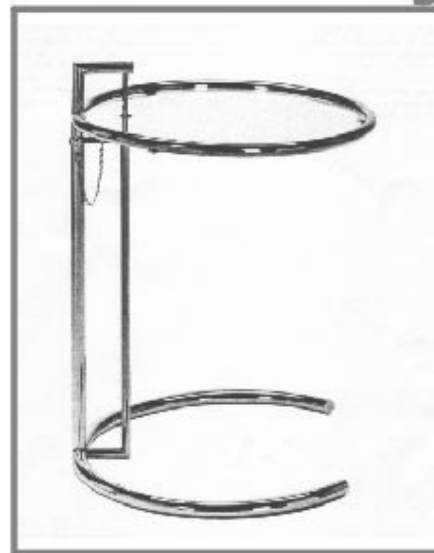

Marcel Breuer

COFFEE TABLE

Available in black and white

Large Table - 1360W x 340H Small Table - 55W x 45H

Eileen Grey

COFFEE TABLE

Available with chrome or
black powder coated frame
1000H x 51 DIA

Bertoia Chair