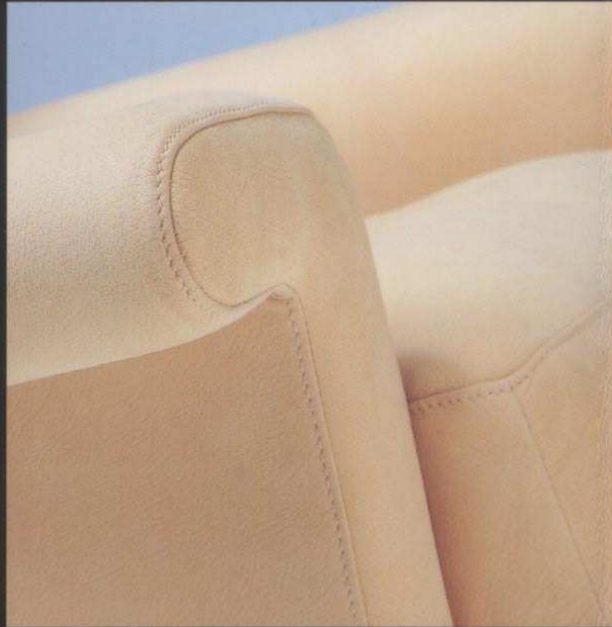

Loft

These versatile "Loft" coffee tables which have the ability to be linked together in several formats or used individually enables you to create a continually changing atmosphere within your environment. Tops are in a durable laminate finish, which offers a large choice of colours and texture. The legs have been designed to coordinate with those of the "Loft" settings.

The distinctive "Loft" chair with its subtle, play on angles and form, will envelope you in every sense. Available in your choice of covering. The legs are standard in beech either natural or stained to a variety of colours.