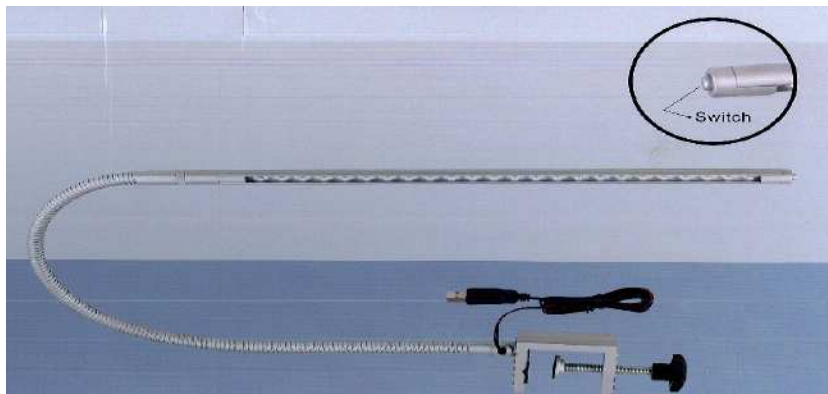

# LED Desk Lamp

No Powerpoint Required  
(Powers off USB Connection)

Environmentally Friendly

Clamps to 18 - 32 mm Desk Tops

**commercialimages**  
evolve your working environment

387 Montague Road t. (07) 3844 9100  
west end qld 4101 f. (07) 3846 4747  
po box 731 e. sales@commercialimages.com.au  
south brisbane qld 4101 w. commercialimages.com.au