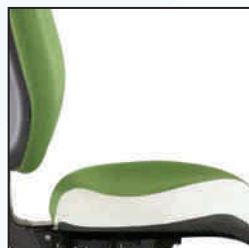

DUAL DENSITY posture support

DUAL DENSITY Gregory's famous seat technology

posture support Why it works:

- The pelvis gently 'sinks' into the seat and is supported in the softer section at the back of the chair.
- The firmer foam at the front prevents the pelvis from sliding forward.
- The spine is maintained in the healthy, upright 'S' curve of good posture.
- A shaped 'waterfall' front edge Improves circulation behind the thighs.
- The original award winning design.

X-Cel Comfort

A unique seating experience which allows consistent weight distribution

Why it works:

- Evens out weight distribution through the individually placed pocket springs, thereby maintaining correct seating posture.
- Reduces seat temperature with a well circulated air flow under the seat.
- Designed by world renowned innerspring manufacturer (as used in mattresses).

Standard Deluxe

Great entry level seat technology

Why it works:

- Back of the seat is contoured so you sit into the seat.
- Pomel at the front to direct the legs in the correct position.
- Waterfall at the front of the seat to reduce pressure under the thighs.
- Anti-bacterial moulded foam