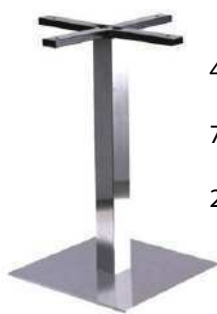

Vienna & Pisa Stainless Steel Table Bases

Vienna Outdoor Table Bases

720mmD
730mmH
30kg Base WT

TABLE DISC VIENNA 720 S/S

- * #304 STAINLESS STEEL
- * ADJUSTABLE FEET
- * MAX.TOP - (DIA 1200MM)

520mmD
730mmH
21kg Base WT

TABLE DISC VIENNA S/S

- * #304 STAINLESS STEEL
- * ADJUSTABLE FEET
- * MAX.TOP - (DIA 900MM)

520mmD
1050mmH
17kg Base WT

DRY BAR DISC VIENNA S/S

- * #304 STAINLESS STEEL
- * ADJUSTABLE FEET
- * MAX.TOP - (DIA 700MM)

Vienna Indoor Table Bases

450mmD
730mmH
20kg Base WT

TABLE SQUARE VIENNA 450 S/S

- * #201 STAINLESS STEEL
- * ADJUSTABLE FEET
- * MAX.TOP - (DIA 700MM)

450mmD
1050mmH
20kg Base WT

DRY BAR SQUARE VIENNA 450 S/S

- * #201 STAINLESS STEEL
- * ADJUSTABLE FEET
- * MAX.TOP - (DIA 800MM)

* All Bases come with adjustable Glides

Pisa Table Bases

150mmD
730mmH
12kg Base WT

TABLE FLANGE PISA S/S

- * #304 STAINLESS STEEL
- * ADJUSTABLE FEET
- * MAX.TOP - (DIA 800MM)