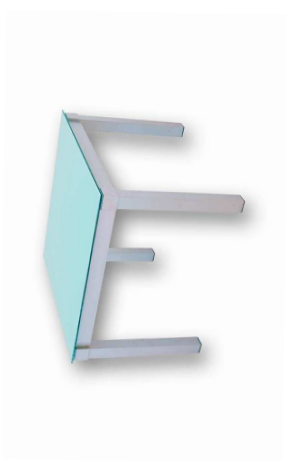

your
choice
your
finish
your
edge detail