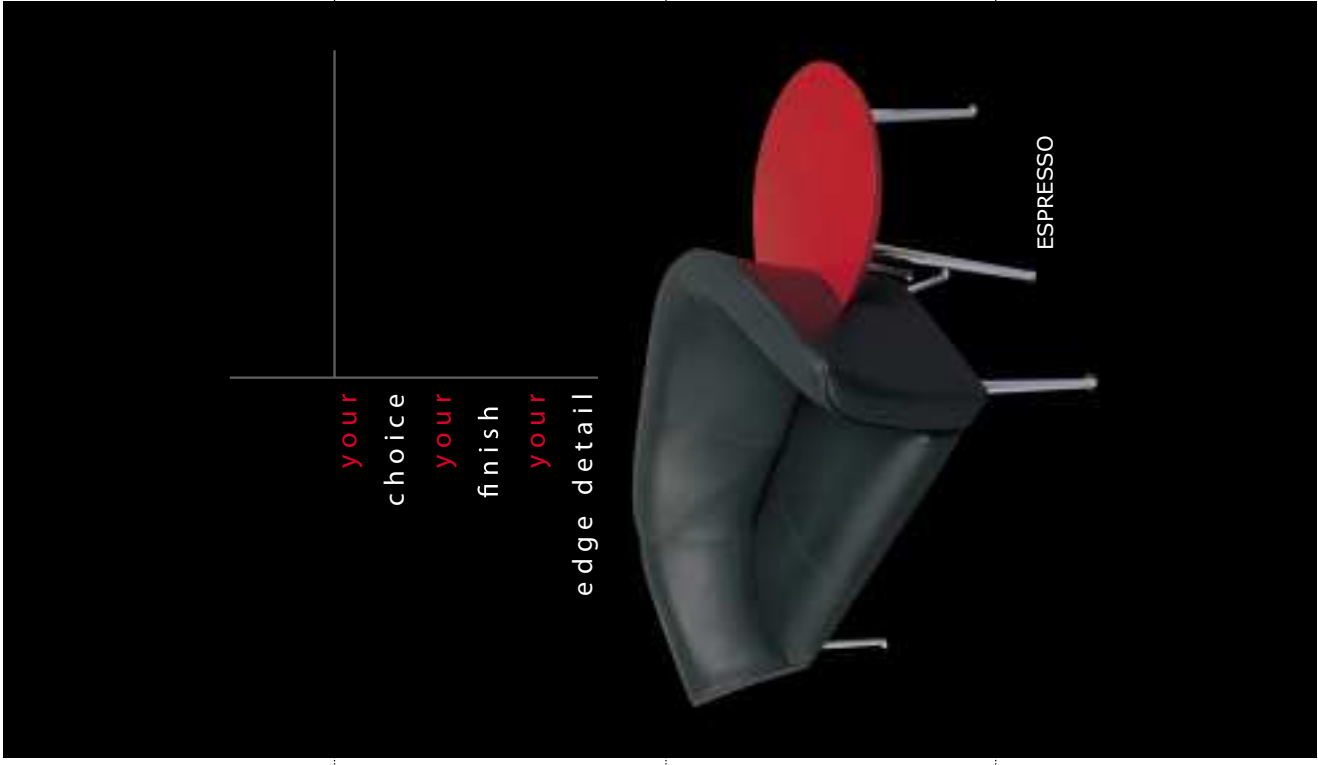

Options: *multi ply edge detail only *various size combinations available

NB: MOST RANGES AVAILABLE IN CUSTOM SIZING - PLEASE CONTACT US FOR FURTHER INFORMATION

ENVIRO

SPLIT

JIGSAW

JIGSAW

ESPRESSO

your
choice
your
finish
your
edge detail