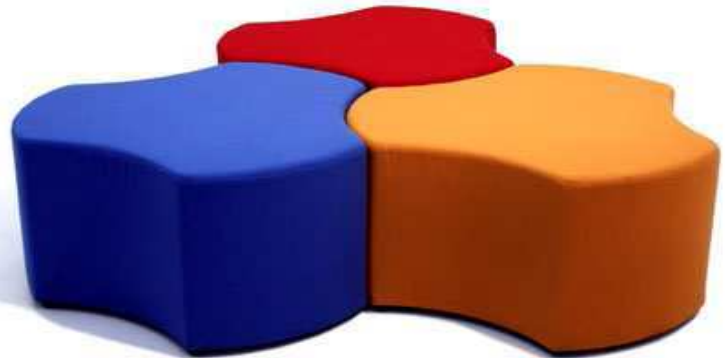

# jigsaw ottoman

Standard Features:  
Height 450mm  
850 diameter units  
mdf frame with foam padding  
can be built as a coffee table unit with  
upholstered sides and laminate board top  
finish to your selection

# clover ottoman

Standard Features:  
450mm high on glides,  
850 diameter units  
mdf frame with foam padding  
fully upholstered  
optional modular coffee table unit  
finish to your selection  
Options:  
modular coffee table unit with a  
veneer or laminate top with  
upholstered sides  
Note: coffee table 420mm high  
unless specified