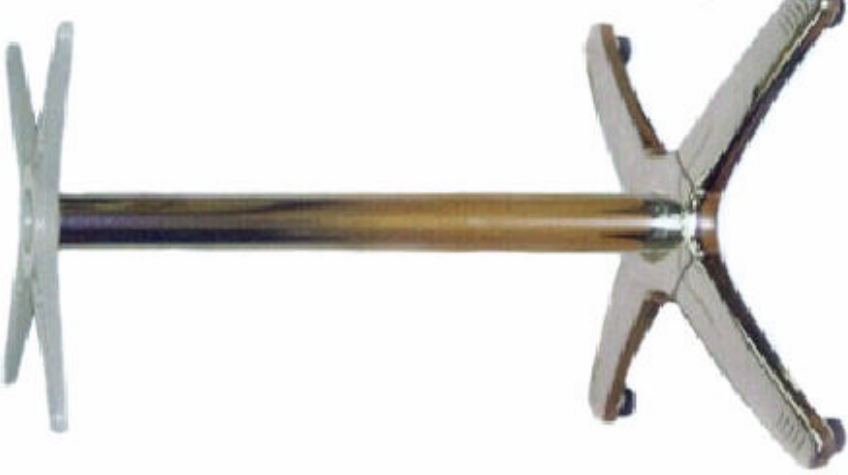

**Base span 640mm
Height 720mmH**

**'4 star' Gaber Cast base with stainless steel finish
Cast aluminium column
Model No. HK109-40**