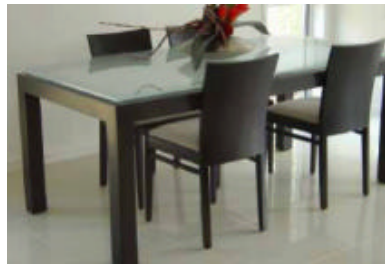

chi

solid timber frame-
clear
stained to sample
lacquered

glass top-
clear
frosted
painted back
(low iron available upon request)

custom made to suit your requirements

pesto

solid timber frame-
clear
stained to sample
lacquered

top -
timber veneer
melamine
lamine

custom made to suit your requirements

tapas

slab end style -
timber veneer
melamine
veneer

short center modesty panel or discreet
metal subframe required for longer tables
for support and to prevent sagging