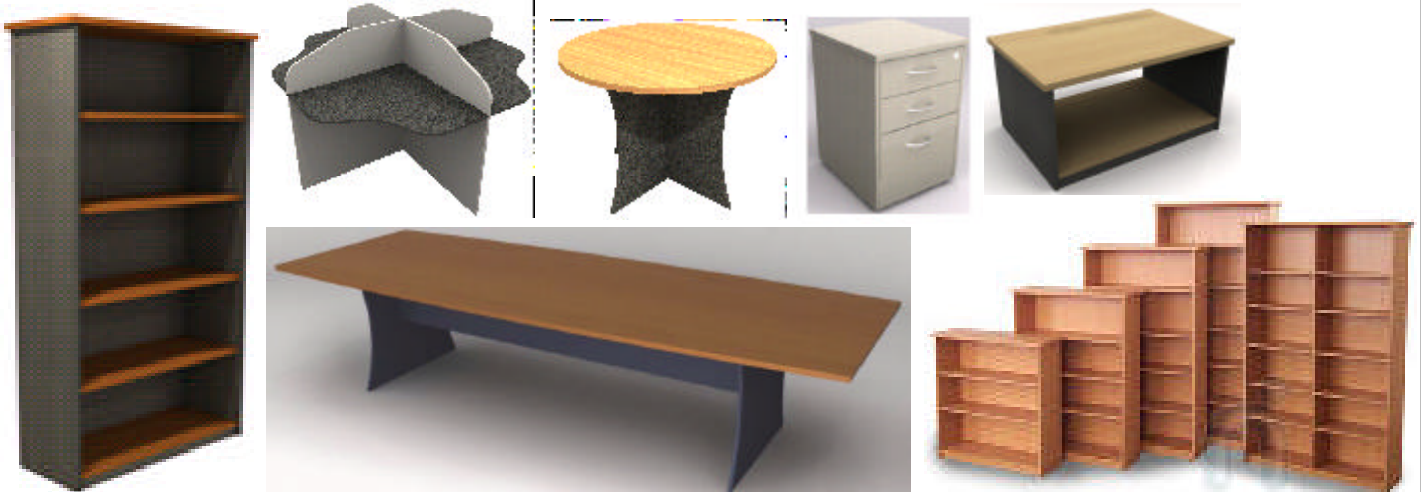

carina & commercial ranges

INDICATIVE DESIGNSONLY

carina range -

25/25mm melamine or laminate

commercial range -

25/18mm melamine or laminate

customised to your specifications
indicative images of designs, dimensions and finishes shown

rigid edges, self edges & sharknose rigid edges (black, white, antique white & parchment underside only - top rigid in standard range) available

sharknose rigid edge

387 Montague Road t. (07) 3844 9100
west end qld 4101 f. (07) 3846 4747
po box 731 e. sales@commercialimages.com.au
south brisbane qld 4101 w. commercialimages.com.au