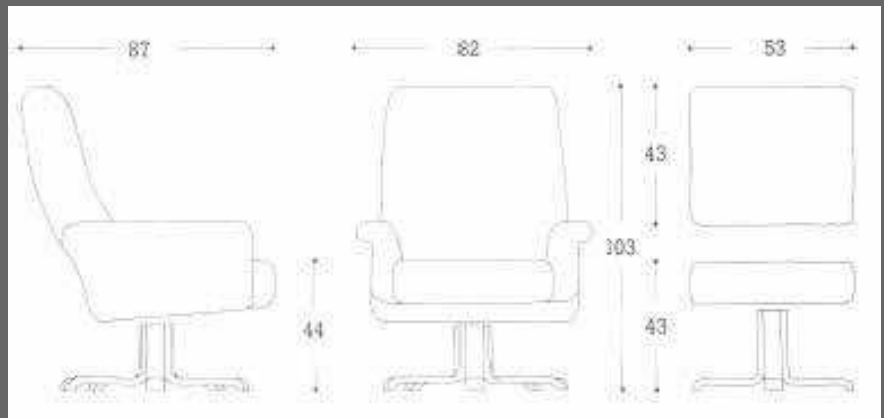

Butterfly

CUSHION: Polyether Foam covered with fibrefill.

WOODEN PARTS: Bent laminated Beech

Glide Mechanism

Carmen

CUSHION: Polyether Foam covered with Fibrefill

WOODEN PARTS: Bent Laminated Beech

Glide Mechanism