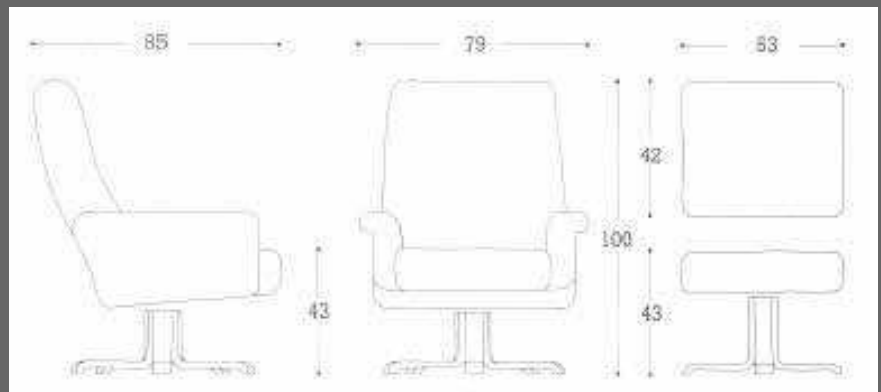

Butterfly

CUSHION: Polyether Foam covered with fibrefill.

WOODEN PARTS: Bent laminated Beech

Glide Mechanism

Carmen

CUSHION: Polyether Foam covered with Fibrefill

WOODEN PARTS: Bent Laminated Beech

Glide Mechanism