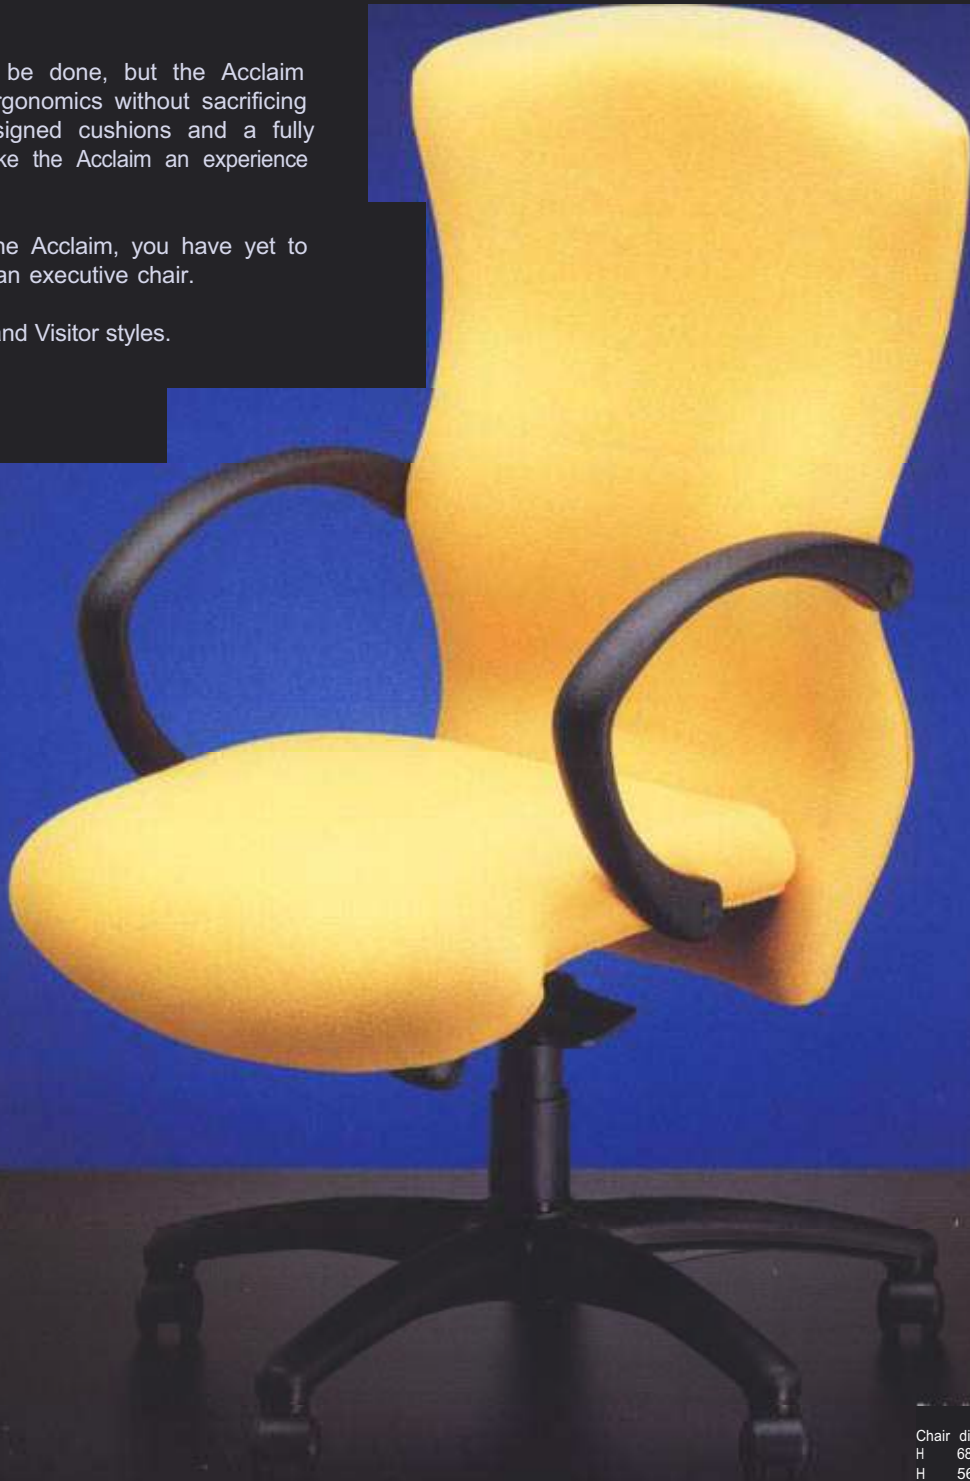

Acclaim
RANGE

Acclaim

They said it couldn't be done, but the Acclaim combines style and ergonomics without sacrificing comfort. Specially designed cushions and a fully synchronised action make the Acclaim an experience you won't soon forget.

Until you have tried the Acclaim, you have yet to experience comfort in an executive chair.

Available in Executive and Visitor styles.

FABRIC 'LAINES MONTE
CARLO BUTTERCUP'

Chair dimensions (mm)
H 680 (high back)
H 560 (medium back)
W 580 (arms)
D 420 (seat)